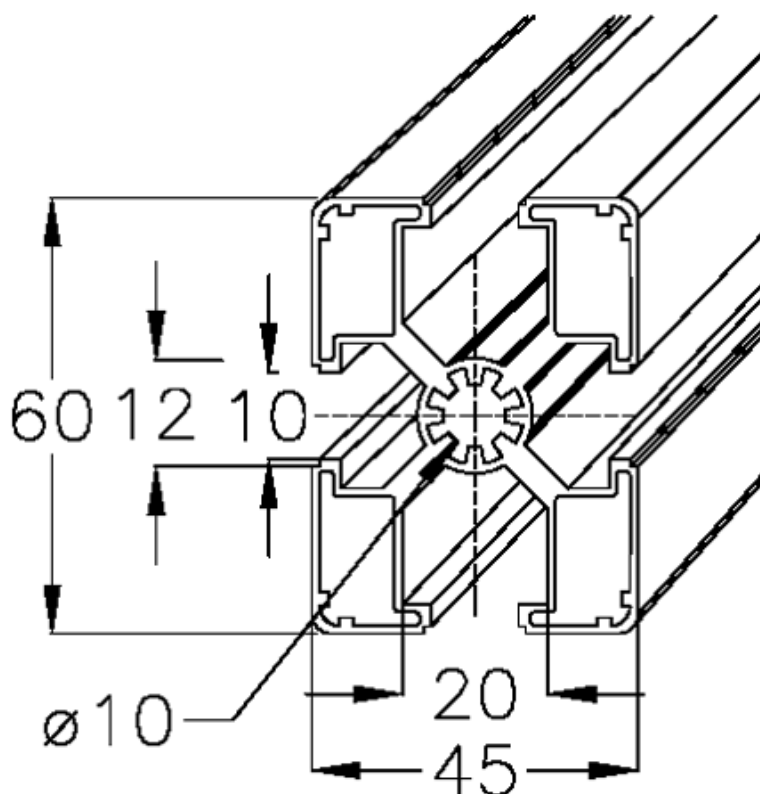

Data Sheet

Article number: 05803245615600

Description: Hepco MCS Profile 45x60L
0-132-4561 length 5600mm

Measures

Length mm = 5600

Weight (kg) = 12.04